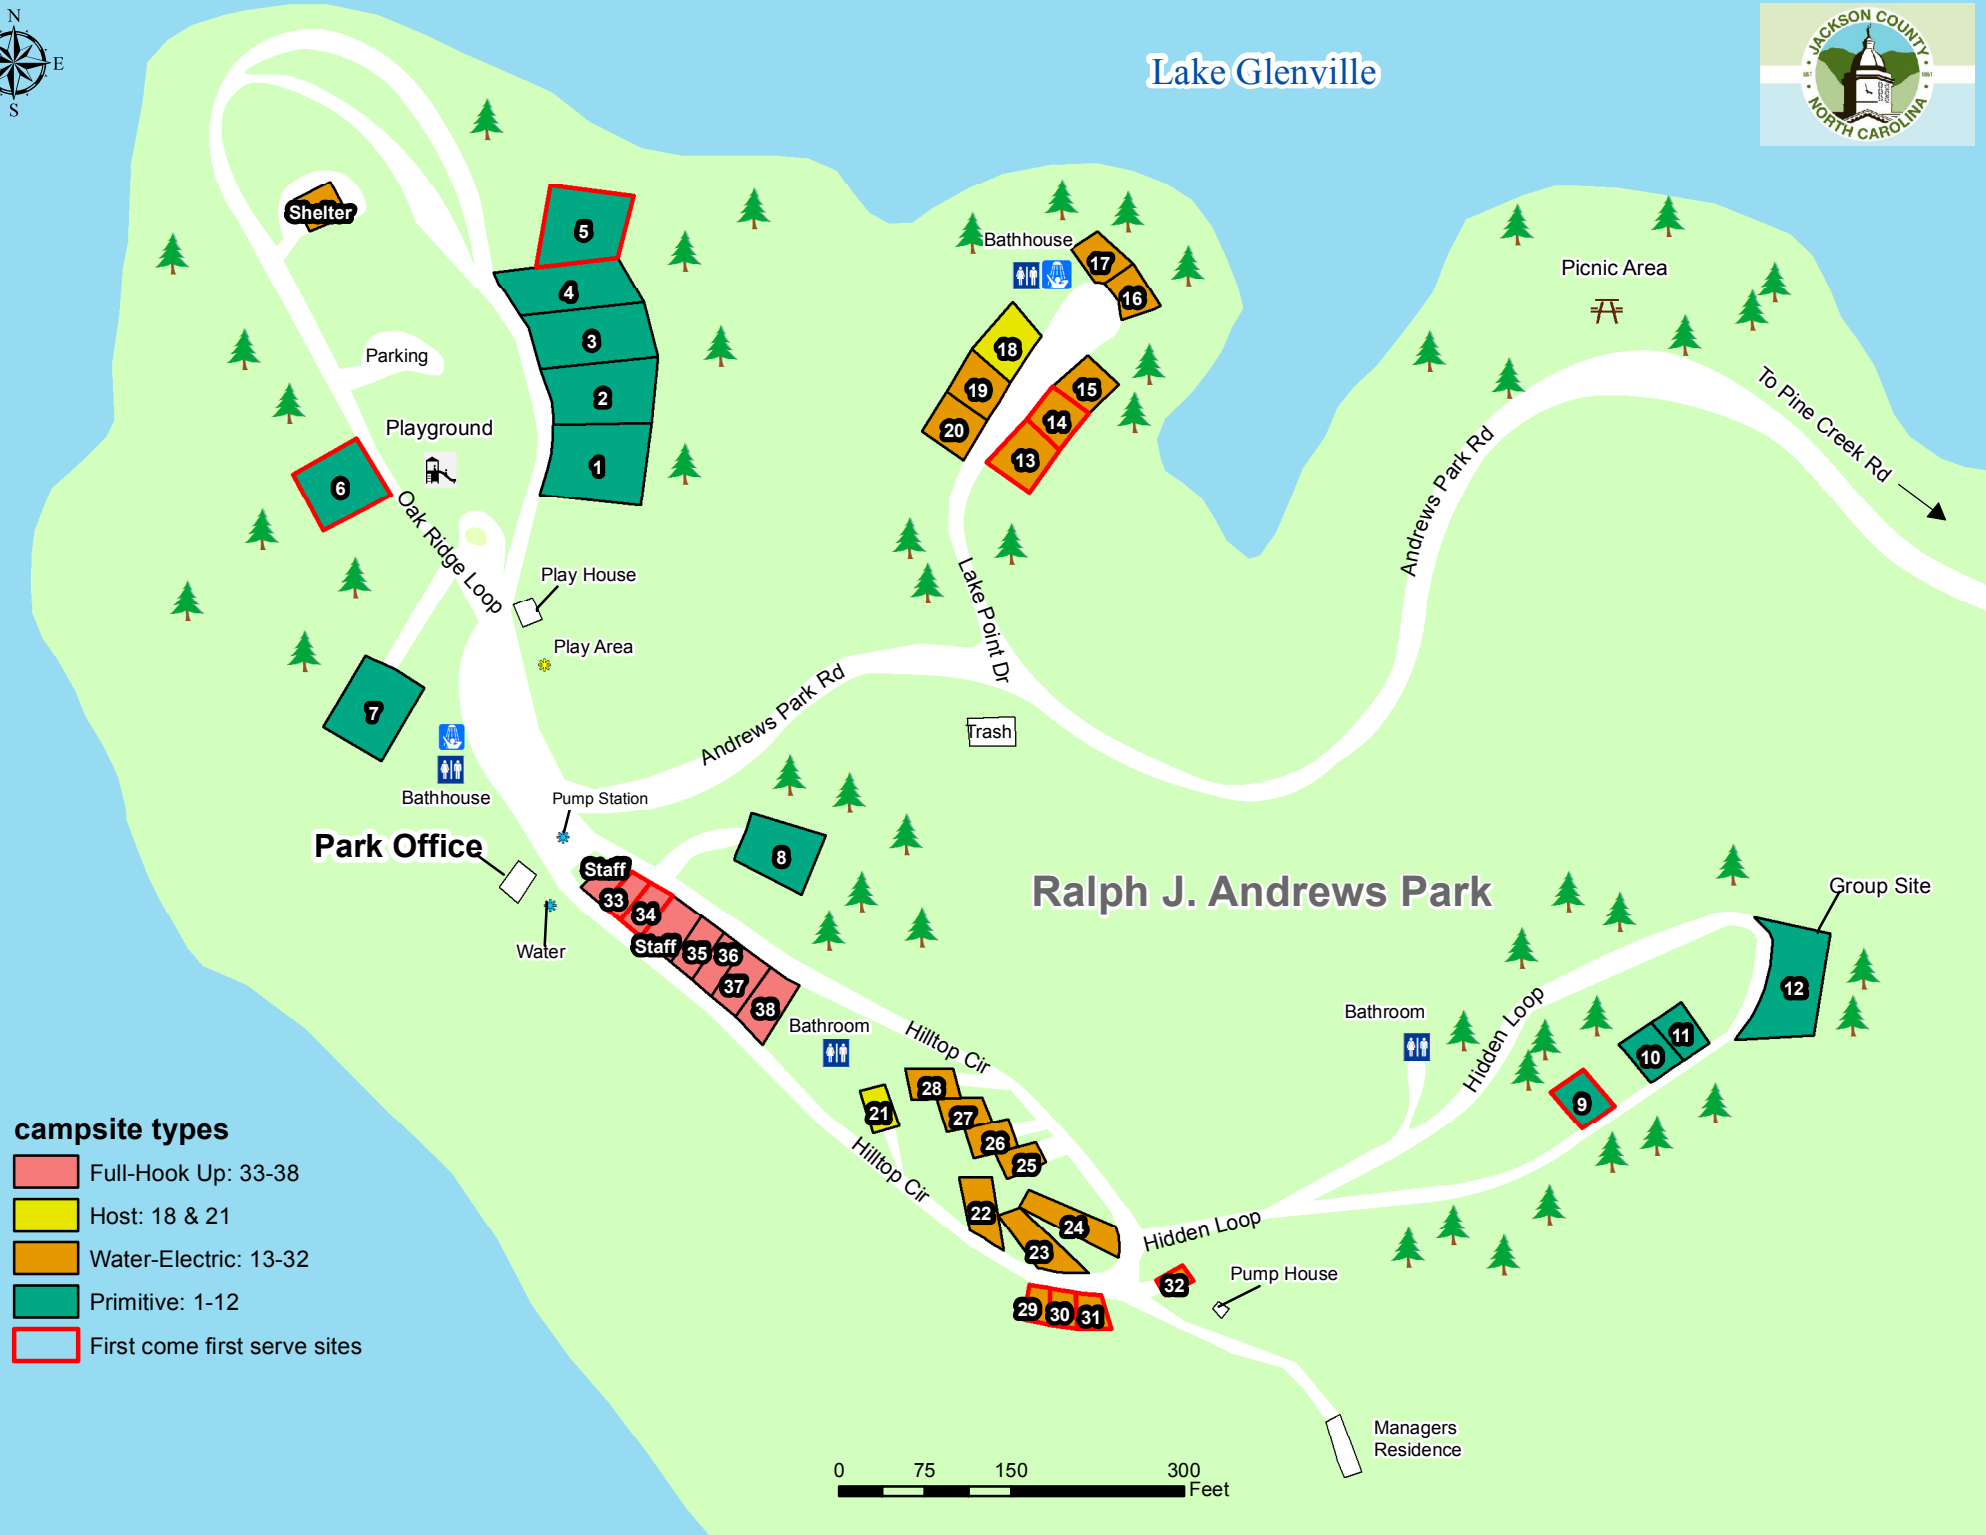

Lake Glenville

Ralph J. Andrews Park

- campsite types**
- Full-Hook Up: 33-38
 - Host: 18 & 21
 - Water-Electric: 13-32
 - Primitive: 1-12
 - First come first serve sites